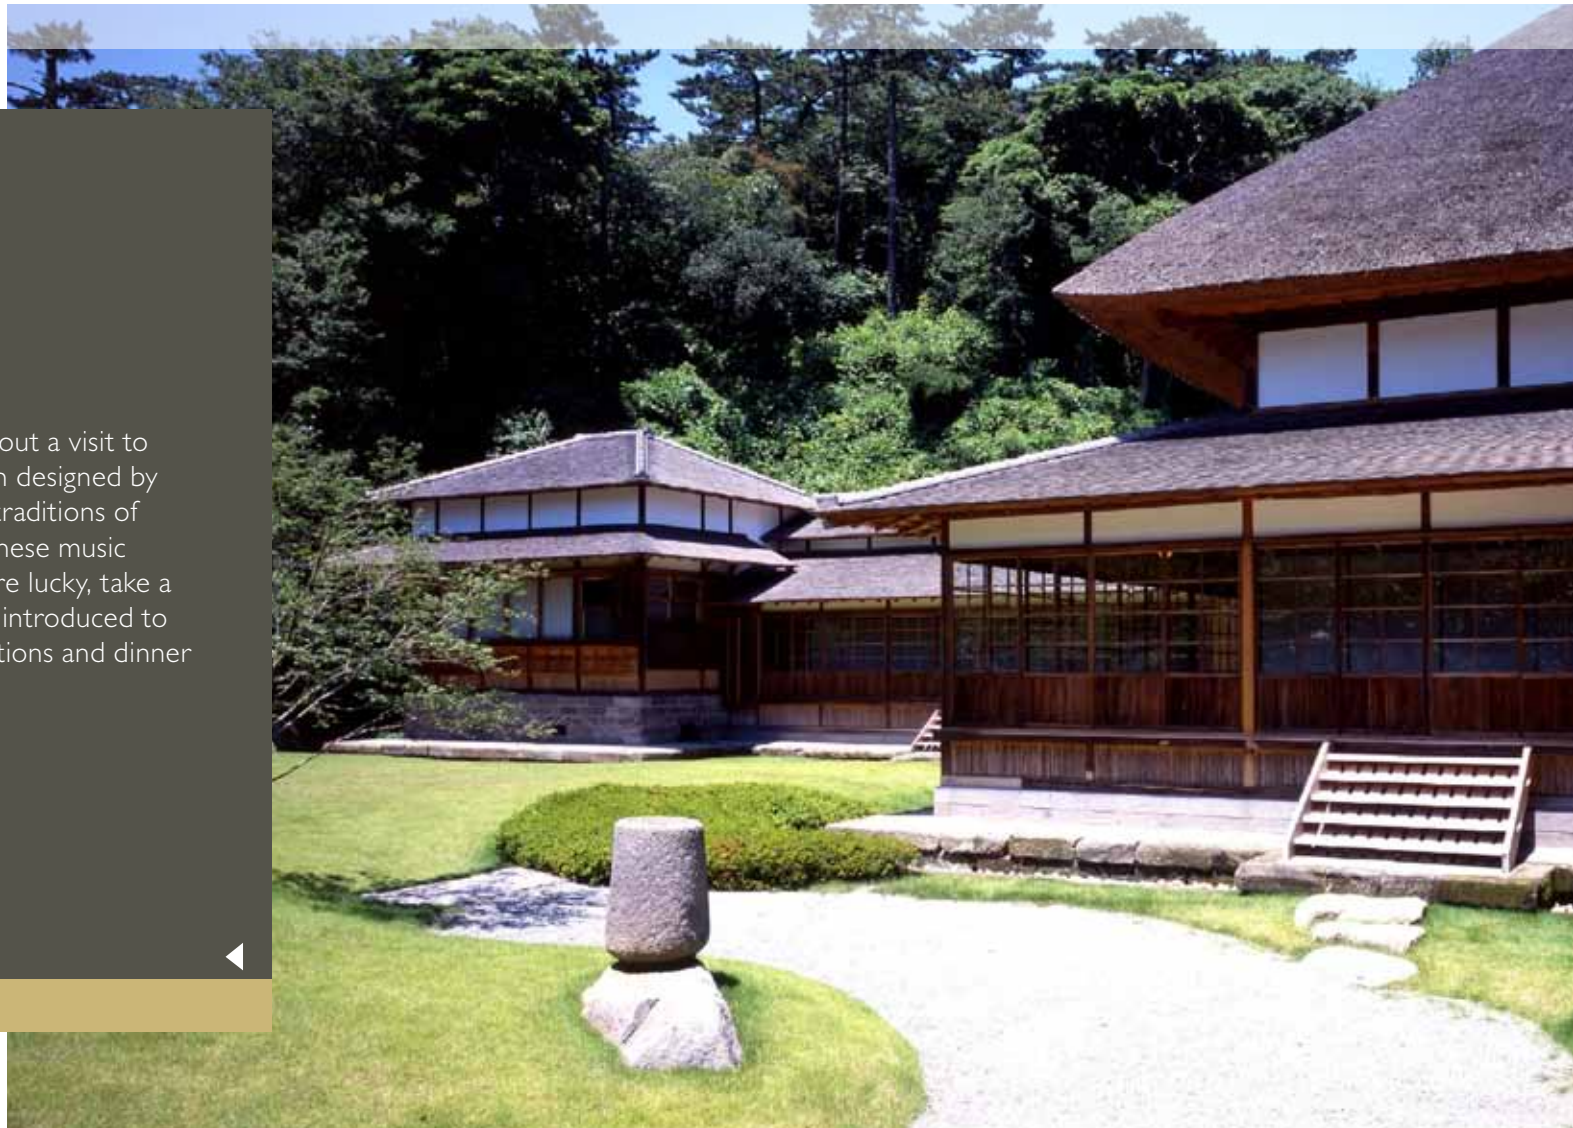

SANKEIEN GARDEN

No trip to Yokohama would be complete without a visit to Sankeien Garden, an authentic Japanese garden designed by Sankei Hara in 1906. Immerse yourself in the traditions of old-world Japanese culture. Enjoy original Japanese music and dancing, a classic tea ceremony and if you're lucky, take a ride around the park in a Jinrikisha (rickshaw), introduced to Yokohama in the 1870s. Private cocktail receptions and dinner parties can be arranged.

[Contact us](#) for pricing specific to your group.

INTRODUCTION

LOCATIONS

SPEAKERS

COMMUNITY

INTERACTIONS

BREAKS

SANKEIEN GARDEN

InterContinental Yokohama Grand
I-I-I Minatomirai Nishi-Ku | Yokohama, 220 8522 | Japan
Go to www.intercontinental.com/meetings or [click here](#) to contact us